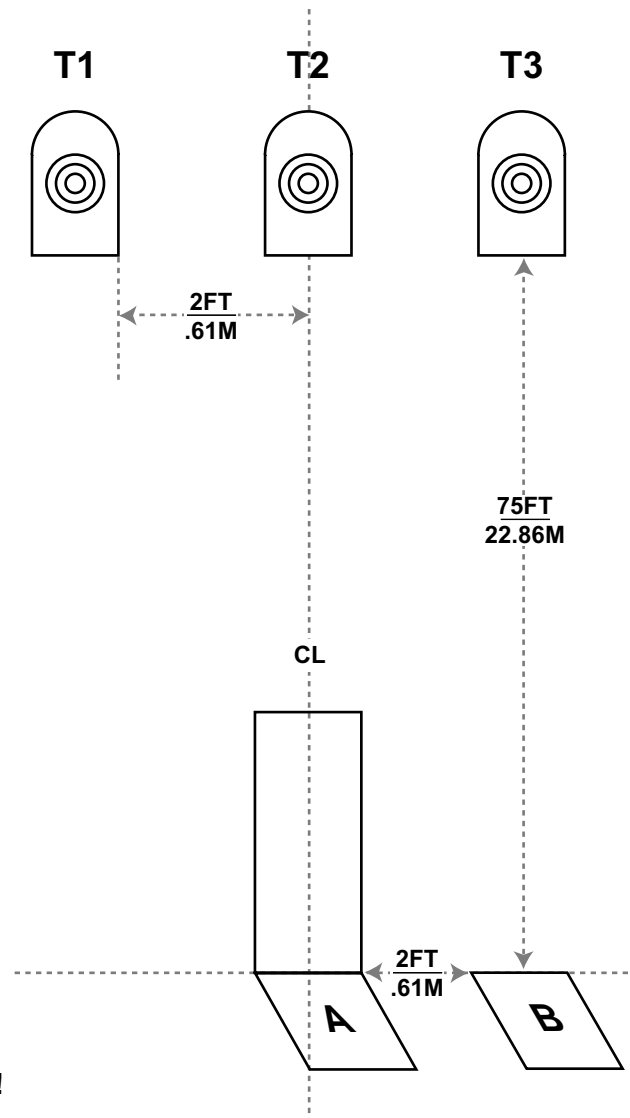

# Damm dem Feruns

**CS-019**  
Designed by  
Roger Davis

**Drawing is Not to Scale!**

**Start Position:** Standing in Box A or Box B, facing downrange, hands relaxed at sides.

**Procedure:**

**String 1:** From Box A, at start signal, engage T1 thru T3 with two (2) rounds each in any order from **LEFT** side of barricade.

**String 2:** From Box A, at start signal, engage T1 thru T3 with two (2) rounds each in any order from **RIGHT** side of barricade.

**String 3:** From Box B, at start signal, engage T1 thru T3 with two (2) rounds each in any order, standing.

**Stage Setup:** Place targets per drawing dimensions. Set targets T1 thru T3 at standard height with top of target 1.65 m (5 feet 6 inch) +/- 5cm (2 inches) from ground. Alignment is shown to centerlines of boxes and targets, unless otherwise noted. Barricade is xx m (2 feet) wide, minimum. Shooting boxes are approximately 1m x 1m (3 feet x 3 feet).